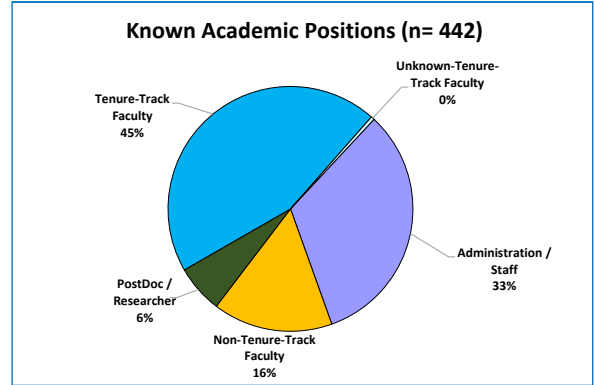

DOCTORAL ALUMNI EMPLOYMENT

All doctoral alums

2 - 6 years since graduation

11 - 15 years since graduation

21 - 35 years since graduation

Education Graduate Degree Program

Employers of Education doctoral alumni