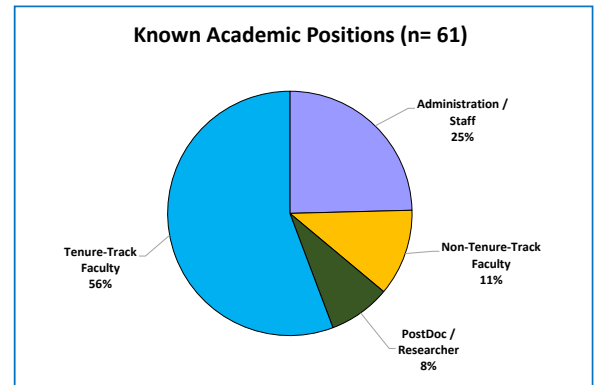

DOCTORAL ALUMNI EMPLOYMENT

All doctoral alums

2 - 6 years since graduation

11 - 15 years since graduation

21 - 35 years since graduation

Education Graduate Degree Program

Employers of Education doctoral alumni