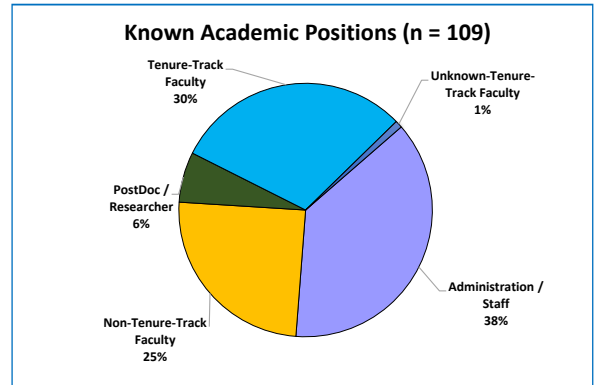

DOCTORAL ALUMNI EMPLOYMENT

All doctoral alums

2 - 6 years since graduation

11 - 15 years since graduation

21 - 35 years since graduation

Education Graduate Degree Program

Employers of Education doctoral alumni