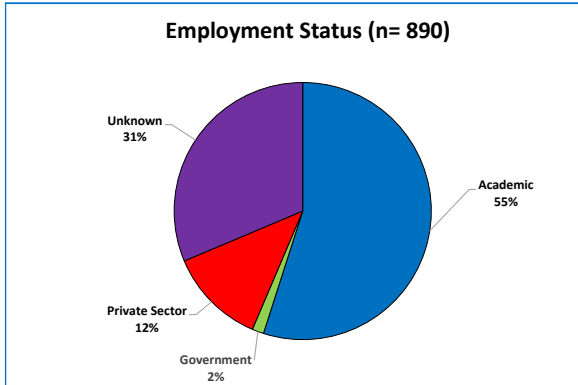

DOCTORAL ALUMNI EMPLOYMENT

All doctoral alums

2 - 6 years since graduation

11 - 15 years since graduation

21 - 35 years since graduation

Education Graduate Degree Program

Employers of Education doctoral alumni