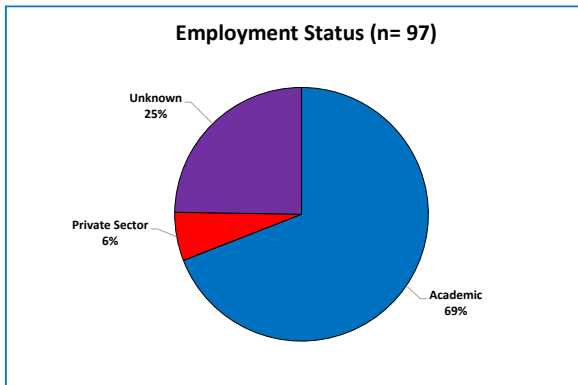

DOCTORAL ALUMNI EMPLOYMENT

All doctoral alums

2 - 6 years since graduation

11 - 15 years since graduation

21 - 35 years since graduation

Education Graduate Degree Program

Employers of Education doctoral alumni