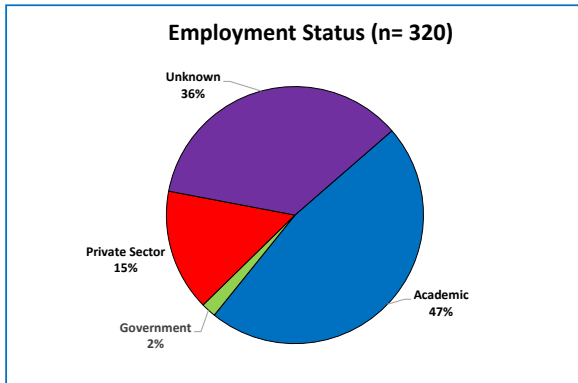

DOCTORAL ALUMNI EMPLOYMENT

All doctoral alums

2 - 6 years since graduation

11 - 15 years since graduation

21 - 35 years since graduation

Education Graduate Degree Program

Employers of Education doctoral alumni