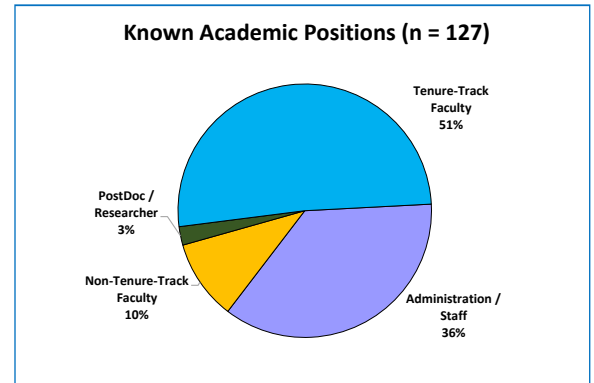

DOCTORAL ALUMNI EMPLOYMENT

All doctoral alums

2 - 6 years since graduation

11 - 15 years since graduation

21 - 35 years since graduation

Education Graduate Degree Program

Employers of Education doctoral alumni