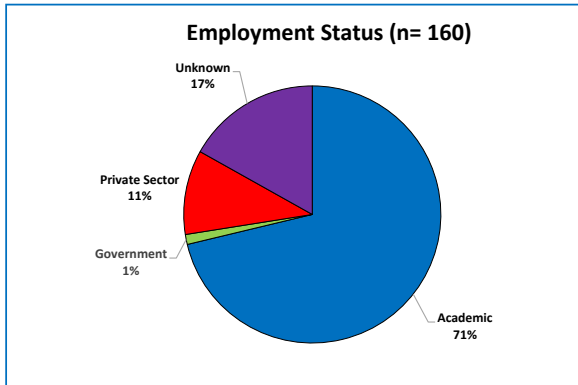

DOCTORAL ALUMNI EMPLOYMENT

All doctoral alums

2 - 6 years since graduation

11 - 15 years since graduation

21 - 35 years since graduation

Education Graduate Degree Program

Employers of Education doctoral alumni